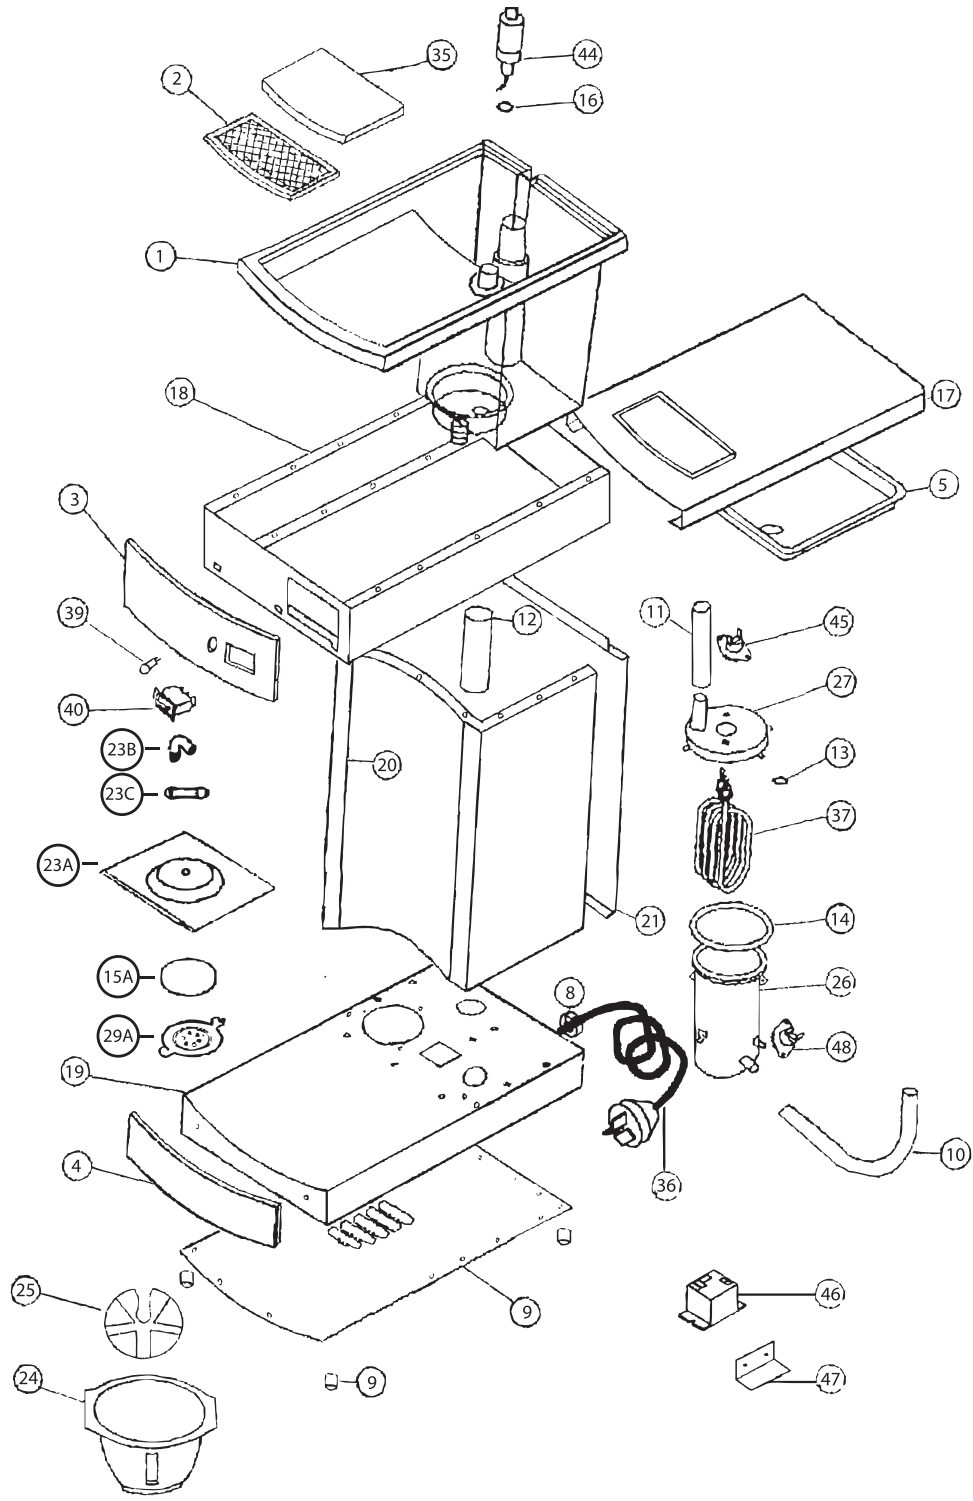

Parts Breakdown

Model CM-CN-0002-T 44315

Parts Breakdown

Model CM-CN-0002-T 44315

Item No.	Description	Position	Item No.	Description	Position	Item No.	Description	Position
67725	Reservoir for 44315	1	67741	Upper Cover for 44315	17	67754	Support Frame for 44315	30
67726	Grill Reservoir for 44315	2	67742	Upper Frame for 44315	18	67757	Lid of Reservoir for 44315	35
67727	Indicate Panel for 44315	3	67743	Base Frame for 44315	19	67758	Power Cable and Cord for 44315	36
67728	Lower Panel for 44315	4	67744	Body Frame for 44315	20	67759	Heating Element for 44315	37
67729	Plastic Mist Partition for 44315	5	67745	Rear Frame for 44315	21	67760	Indication Lamp Red for 44315	39
67730	Stainless Steel Mist Partition for 44315	5	67746	Bottom Cover for 44315	22	68297	Indication Lamp Green for 44315	39
67732	Power Cable Protector (Wire Clip) for 44315	8	AJ483	Sprinkler Plate for 44315	23A	67761	Power Switch Twin for 44315	40
67733	Bottom Heel for 44315	9	AJ481	Sprinkler Water Out Tube for 44315	23B	67762	Power Switch Single for 44315	40
67734	Silicon Pipe Water In for 44315	10	AJ482	Stainless Steel Connected Tube for 44315	23C	67764	Float Switch for 44315	44
67736	Spillway Tube (Reservoir) for 44315	12	67748	Stainless Steel Filter Pan for 44315	24	67765	Float Switch for Auto Serial for 44315	44
67737	Sealing Washer of Heater for 44315	13	67771	Filter Pan and Spring Complete Set for 44315	24, 25	67766	Thermostat Auto 105 Degrees C for 44315	45
67770	Boiler Tank Complete Set for 44315	13, 14, 26, 27, 38, 48	67749	New Spring for 44315	25	67767	Thermostat Manual 145 Degrees C for 44315	48
67738	Sealing Washer of Boiler for 44315	14	67750	Boiler Tank for 44315	26	67768	Relay for 44315	46
AJ484	Sealing Washer of Sprinkler for 44315	15A	67751	Lid Boiler for 44315	27	67769	Relay Holder for 44315	47
67740	Sealing Washer of Float for 44315	16	AJ485	Sprinkler Cover (6 Holes) for 44315	29A			